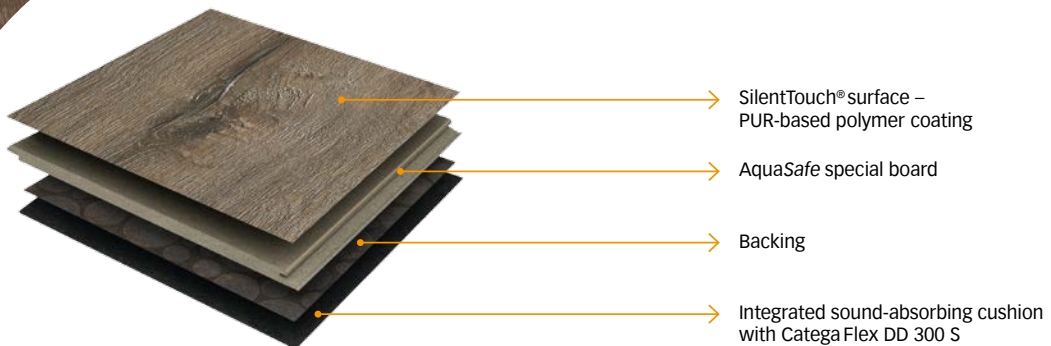

Design flooring

Catega Flex: The sum of all floors.

Catega Flex is a real all-rounder: warm to the foot and attractive, easy to maintain and durable, as well as free from plasticisers, easy to install and exceptionally renovation-friendly.

NO PLASTICISERS

Wholesome and ecologically sound.

DYNAMIC SURFACES

Smooth and sleek and outstandingly flexible.

RENOVATION-FRIENDLY

No protrusion of old substrates; only 5 mm high

AMBIENT SOUND ABSORPTION

The special surface absorbs noise and provides the silence you need.

SilentTouch® technology: The surface of Catega Flex design flooring is produced using innovative, patented SilentTouch® technology, making it exceptionally elastic, quiet, durable and easy to care for.

SilentTouch®
Made under license from PurChem Systems, Inc. Patented