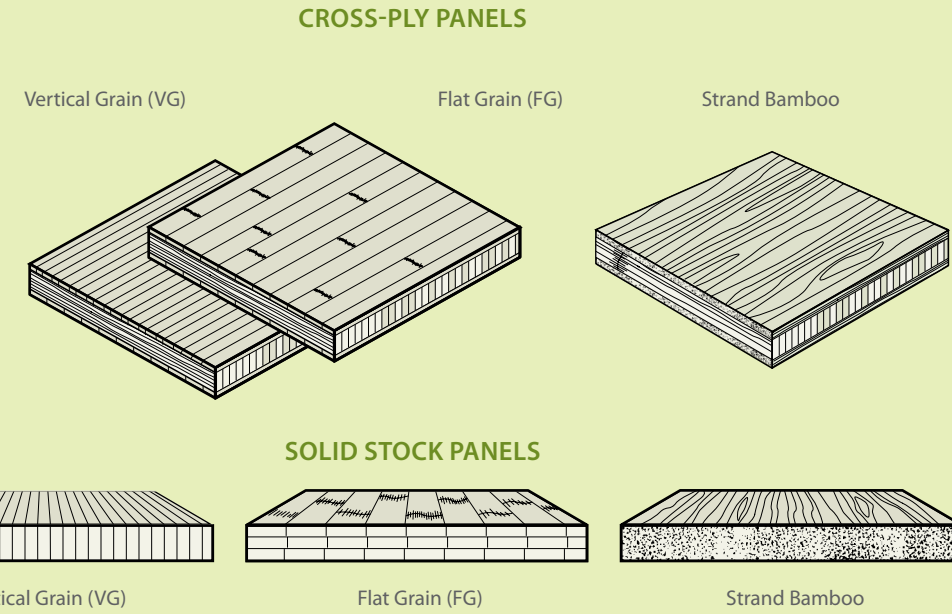

Fine Bamboo Panels & Veneer

HIGH-PERFORMANCE, FURNITURE-GRADE BAMBOO HARDWOOD PANELS AND VENEER

To ensure the performance and quality demanded of furniture-grade hardwood panels and veneer, Teragren products are professionally tested for hardness, adhesive formaldehyde levels, moisture content, deflection, flexural strength, flammability, smoke density, compression strength, tensile strength and screw-holding, both face and edge. Specifications, test results and Material Safety Data Sheets are available online at teragren.com.

4' x 8' x 1/4" Veneer, Vertical Grain Caramelized

4' x 8' x 3/4" cross-ply panels, Vertical Grain Caramelized Synergy™ strand bamboo flooring, Java

4' x 8' x 3/4" panels, Vertical Grain Natural

4' x 8' x 3/4" cross-ply panels, Vertical Grain Caramelized